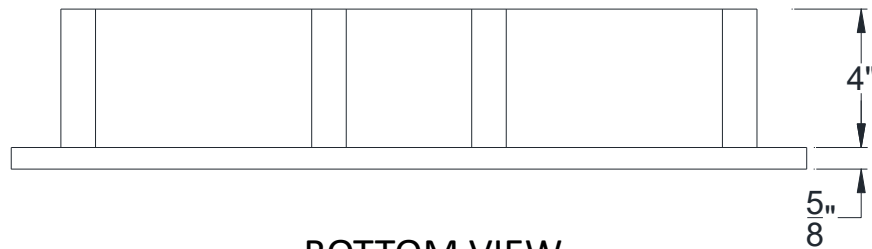

FRONT VIEW

BOTTOM VIEW

Category: Tile Vent • Texture: Clay • Product: HDF - High Density Foam

Color: Terra Cotta • Air Flow Calculation: None (No Screen)

Volterra Architectural Products LLC - 1902 North 22nd Avenue - Phoenix, AZ 85009