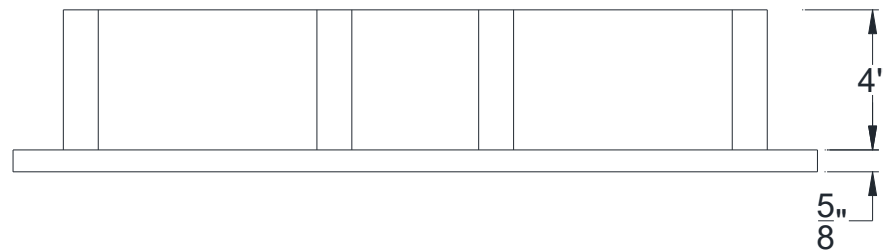

FRONT VIEW

BOTTOM VIEW

Category: Tile Vent • Texture: Clay • Product: HDF - High Density Foam

Color: Terra Cotta • Air Flow Calculation: 46.02 Sq"

Volterra Architectural Products LLC - 1902 North 22nd Avenue - Phoenix, AZ 85009