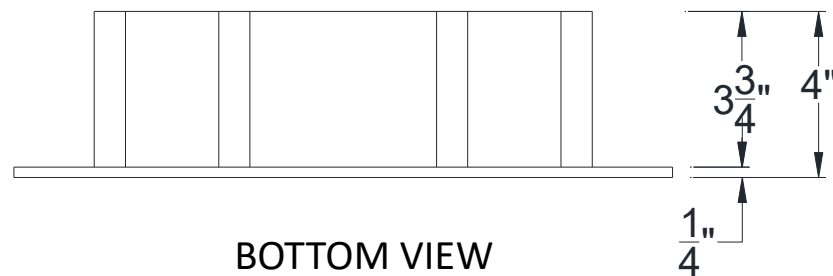

FRONT VIEW

BOTTOM VIEW

Category: Tile Vent • Texture: Clay • Product: HDF - High Density Foam

Color: Terra Cotta • Air Flow Calculation: None (No Screen)

Volterra Architectural Products LLC - 1902 North 22nd Avenue - Phoenix, AZ 85009