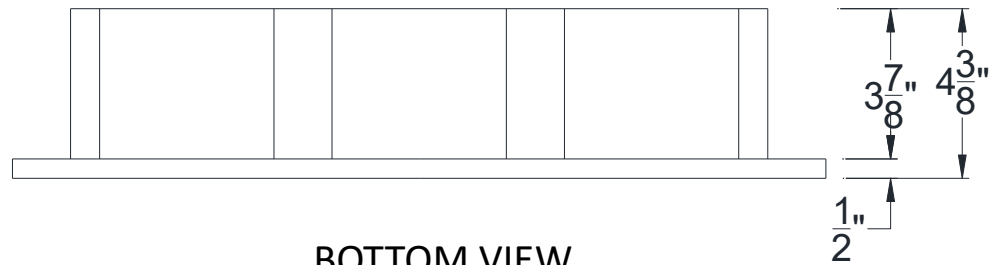

FRONT VIEW

BOTTOM VIEW

Category: Tile Vent • Texture: Clay • Product: HDF - High Density Foam

Color: Terra Cotta • Air Flow Calculation: None (No Screen)

Volterra Architectural Products LLC - 1902 North 22nd Avenue - Phoenix, AZ 85009