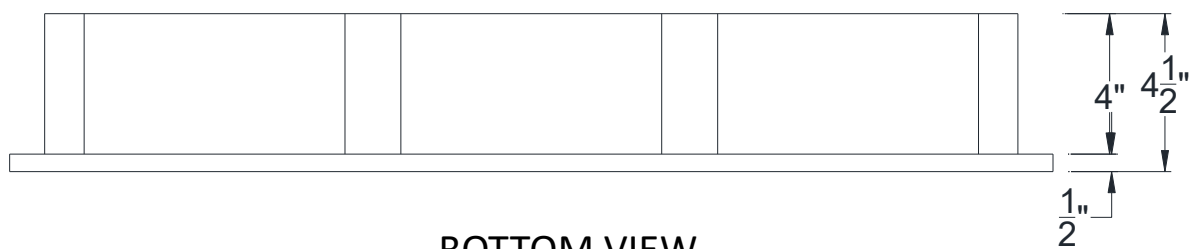

FRONT VIEW

BOTTOM VIEW

Category: Tile Vent • Texture: Clay • Product: HDF - High Density Foam

Color: Terra Cotta • Air Flow Calculation: None (No Screen)

Volterra Architectural Products LLC - 1902 North 22nd Avenue - Phoenix, AZ 85009