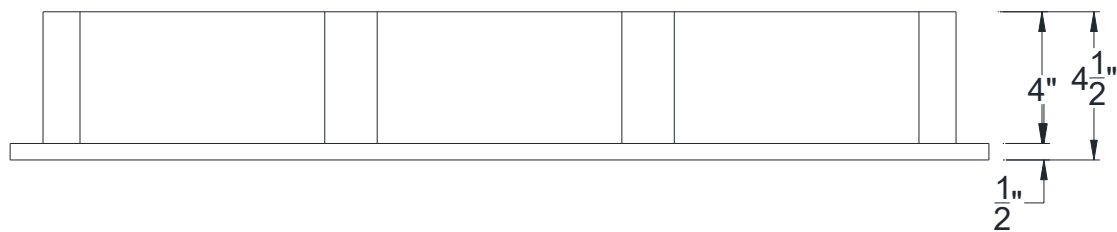

FRONT VIEW

BOTTOM VIEW

Category: Tile Vent • Texture: Clay • Product: HDF - High Density Foam

Color: Terra Cotta • Air Flow Calculation: 147.45 Sq"

Volterra Architectural Products LLC - 1902 North 22nd Avenue - Phoenix, AZ 85009