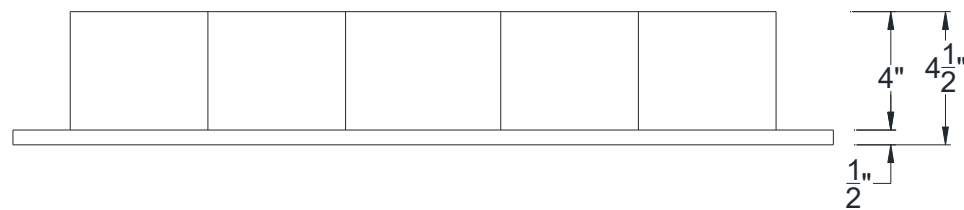

FRONT VIEW

BOTTOM VIEW

Category: Tile Vent • Texture: Clay • Product: HDF - High Density Foam

Color: Terra Cotta • Air Flow Calculation: None (No Screen)

Volterra Architectural Products LLC - 1902 North 22nd Avenue - Phoenix, AZ 85009