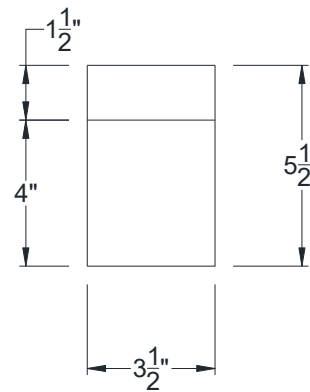

SIDE VIEW

BACK VIEW

FRONT VIEW

Category: Corbel • Texture: Rough Sawn • Product: HDF - High Density Foam • Note: Closed Top

Volterra Architectural Products LLC—1902 North 22nd Avenue - Phoenix, AZ 85009

[www.volterraproducts.com](http://www.volterraproducts.com)