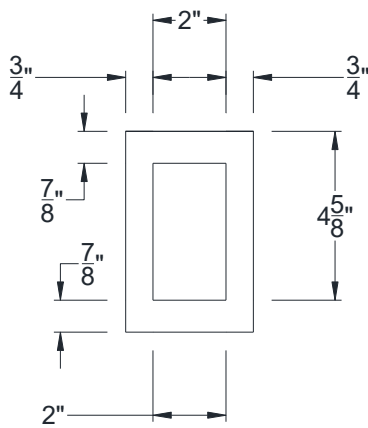

SIDE VIEW

BACK VIEW

FRONT VIEW

Category: Corbel • Texture: Rough Sawn • Product: HDF - High Density Foam • Note: Closed Top

Volterra Architectural Products LLC—1902 North 22nd Avenue - Phoenix, AZ 85009

[www.volterraproducts.com](http://www.volterraproducts.com)