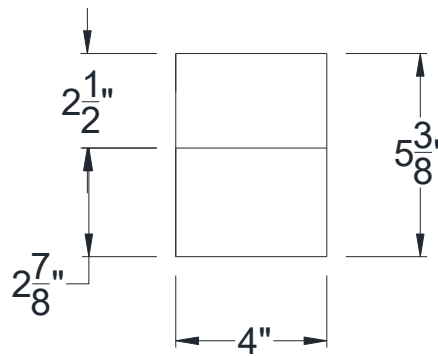

SIDE VIEW

BACK VIEW

FRONT VIEW

Category: Corbel • Texture: Rough Sawn • Product: HDF - High Density Foam • Note: Closed Top

Volterra Architectural Products LLC—1902 North 22nd Avenue - Phoenix, AZ 85009

www.volterraproducts.com