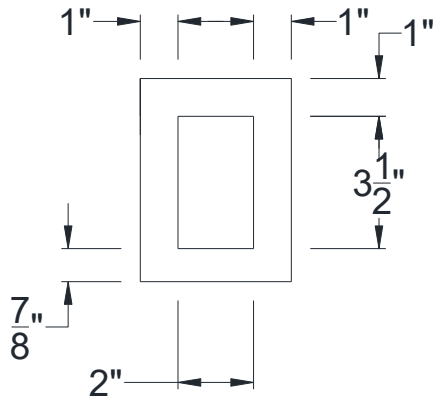

SIDE VIEW

BACK VIEW

FRONT VIEW

Category: Corbel • Texture: Rough Sawn • Product: HDF - High Density Foam • Note: Closed Top

Volterra Architectural Products LLC—1902 North 22nd Avenue - Phoenix, AZ 85009

www.volterraproducts.com