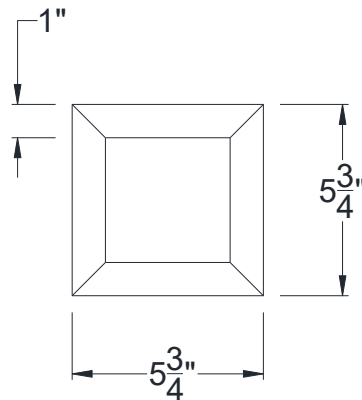

SIDE VIEW

BACK VIEW

FRONT VIEW

Category: Corbel • Texture: Rough Sawn • Product: HDF - High Density Foam • Note: Closed Top

Volterra Architectural Products LLC—1902 North 22nd Avenue - Phoenix, AZ 85009

www.volterraproducts.com