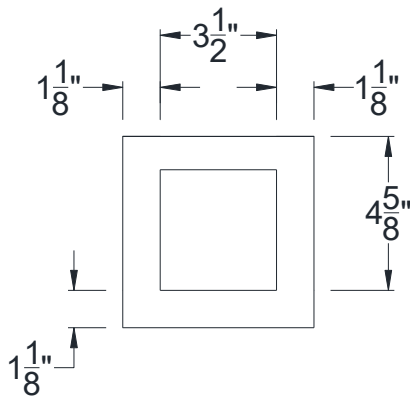

SIDE VIEW

BACK VIEW

FRONT VIEW

Category: Corbel • Texture: Rough Sawn • Product: HDF - High Density Foam • Note: Closed Top

Volterra Architectural Products LLC—1902 North 22nd Avenue - Phoenix, AZ 85009

www.volterraproducts.com