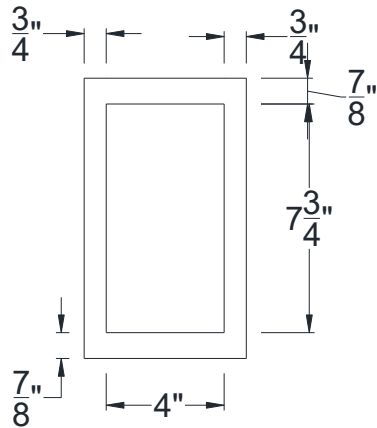

SIDE VIEW

BACK VIEW

FRONT VIEW

Category: Corbel • Texture: Rough Sawn • Product: HDF - High Density Foam • Note: Closed Top

Volterra Architectural Products LLC—1902 North 22nd Avenue - Phoenix, AZ 85009

www.volterraproducts.com