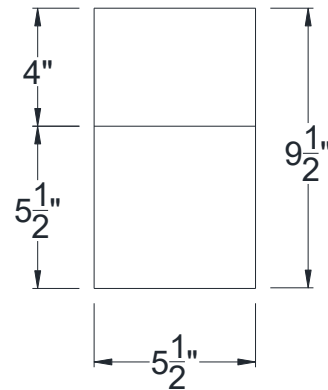

SIDE VIEW

BACK VIEW

FRONT VIEW

Category: Corbel • Texture: Rough Sawn • Product: HDF - High Density Foam • Note: Closed Top

Volterra Architectural Products LLC—1902 North 22nd Avenue - Phoenix, AZ 85009

www.volterraproducts.com