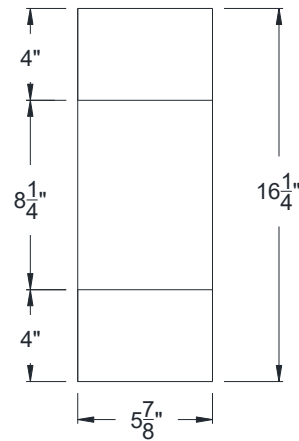

**BACK VIEW**

**FRONT VIEW**

Category: Corbel • Texture: Rough Sawn • Product: HDF - High Density Foam • Note: Closed Top