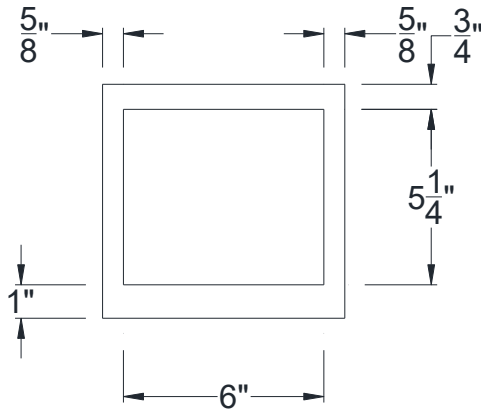

SIDE VIEW

BACK VIEW

FRONT VIEW

Category: Corbel • Texture: Rough Sawn • Product: HDF - High Density Foam • Note: Closed Top

Volterra Architectural Products LLC—1902 North 22nd Avenue - Phoenix, AZ 85009

[www.volterraproducts.com](http://www.volterraproducts.com)