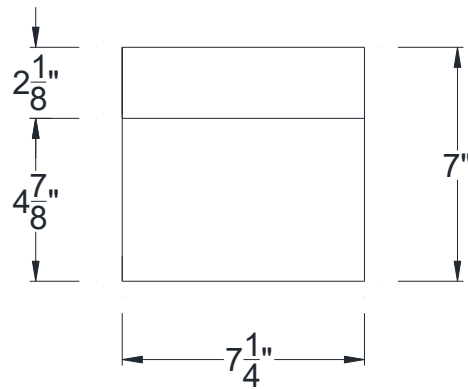

SIDE VIEW

BACK VIEW

FRONT VIEW

Category: Corbel • Texture: Rough Sawn • Product: HDF - High Density Foam • Note: Closed Top

Volterra Architectural Products LLC—1902 North 22nd Avenue - Phoenix, AZ 85009

[www.volterraproducts.com](http://www.volterraproducts.com)