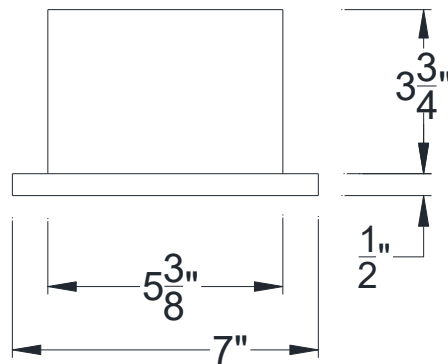

FRONT VIEW

BOTTOM VIEW

Category: Tile Vent • Texture: Clay • Product: HDF - High Density Foam

Color: Terra Cotta • Air Flow Calculation: N/A

Volterra Architectural Products LLC - 1902 North 22nd Avenue - Phoenix, AZ 85009