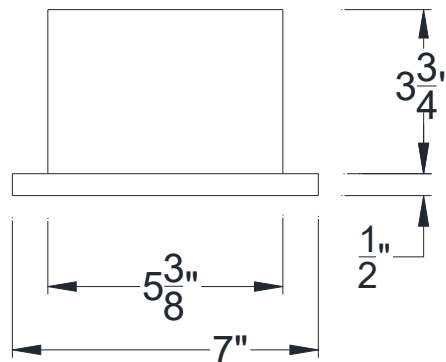

FRONT VIEW

BOTTOM VIEW

Category: Tile Vent • Texture: Clay • Product: HDF - High Density Foam

Color: Terra Cotta • Air Flow Calculation: 11.79 Sq"

Volterra Architectural Products LLC - 1902 North 22nd Avenue - Phoenix, AZ 85009