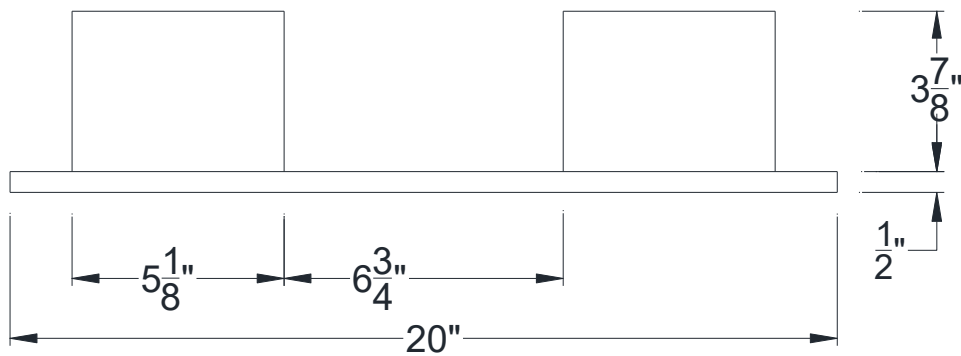

FRONT VIEW

BOTTOM VIEW

Category: Tile Vent • Texture: Clay • Product: HDF - High Density Foam

Color: Terra Cotta • Air Flow Calculation: N/A

Volterra Architectural Products LLC - 1902 North 22nd Avenue - Phoenix, AZ 85009