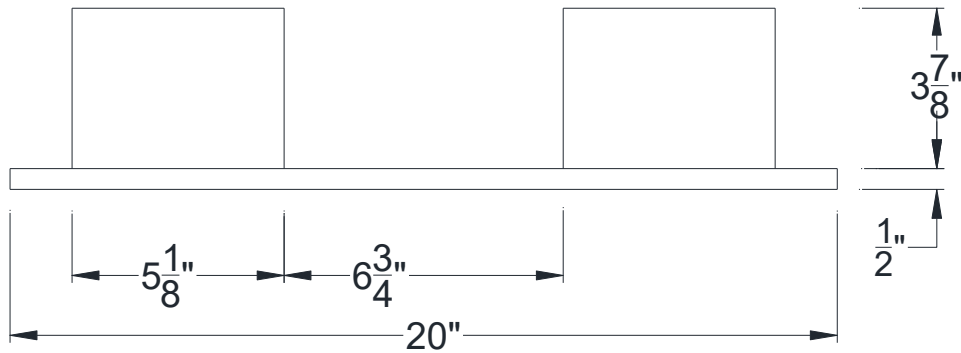

FRONT VIEW

BOTTOM VIEW

Category: Tile Vent • Texture: Clay • Product: HDF - High Density Foam

Color: Terra Cotta • Air Flow Calculation: 23.59 Sq"

Volterra Architectural Products LLC - 1902 North 22nd Avenue - Phoenix, AZ 85009