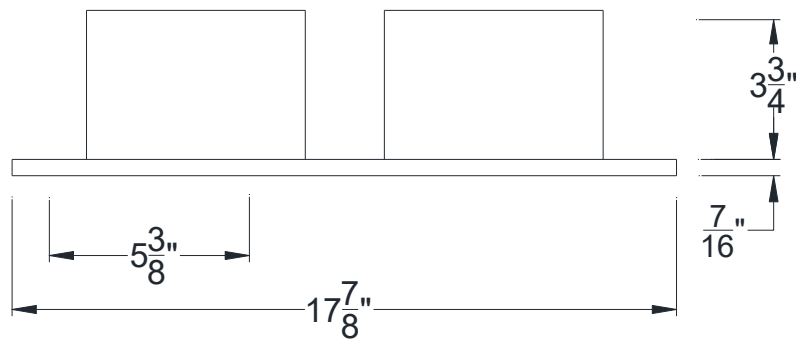

FRONT VIEW

BOTTOM VIEW

Category: Tile Vent • Texture: Clay • Product: HDF - High Density Foam

Color: Terra Cotta • Air Flow Calculation: N/A

Volterra Architectural Products LLC - 1902 North 22nd Avenue - Phoenix, AZ 85009