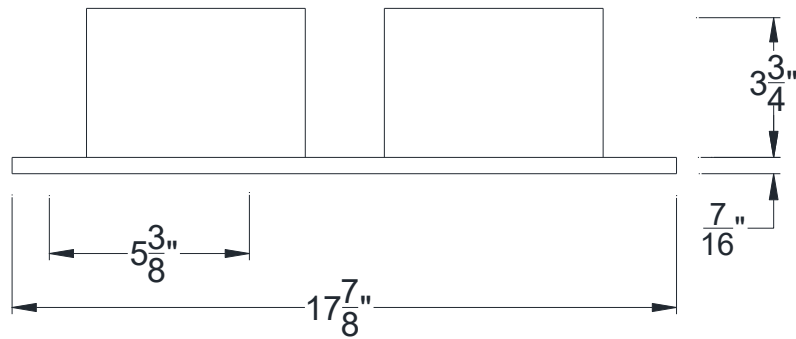

FRONT VIEW

BOTTOM VIEW

Category: Tile Vent • Texture: Clay • Product: HDF - High Density Foam

Color: Terra Cotta • Air Flow Calculation: 30.07 Sq"

Volterra Architectural Products LLC - 1902 North 22nd Avenue - Phoenix, AZ 85009