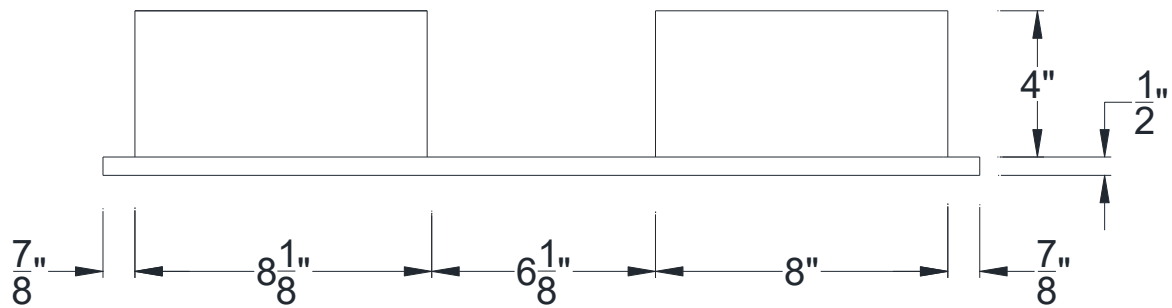

FRONT VIEW

BOTTOM VIEW

Category: Tile Vent • Texture: Clay • Product: HDF - High Density Foam

Color: Terra Cotta • Air Flow Calculation: 56.59 Sq"

Volterra Architectural Products LLC - 1902 North 22nd Avenue - Phoenix, AZ 85009