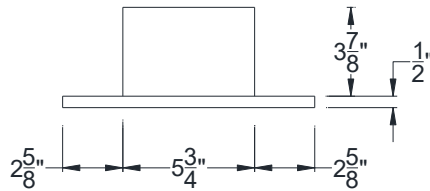

FRONT VIEW

BOTTOM VIEW

Category: Tile Vent • Texture: Clay • Product: HDF - High Density Foam

Color: Terra Cotta • Air Flow Calculation: N/A