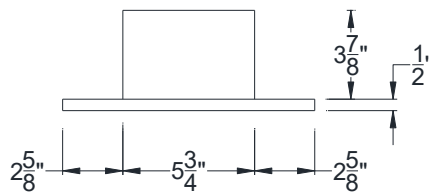

FRONT VIEW

BOTTOM VIEW

Category: Tile Vent • Texture: Clay • Product: HDF - High Density Foam

Color: Terra Cotta • Air Flow Calculation: 42.55 Sq"

Volterra Architectural Products LLC - 1902 North 22nd Avenue - Phoenix, AZ 85009