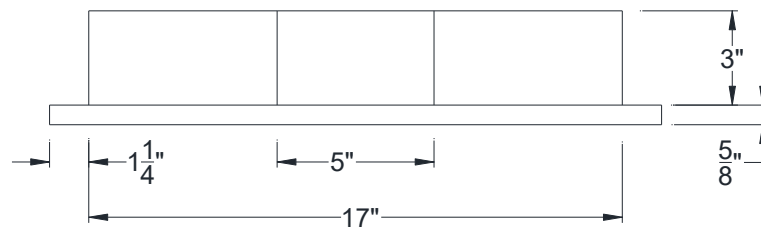

FRONT VIEW

BOTTOM VIEW

Category: Tile Vent • Texture: Clay • Product: HDF - High Density Foam

Color: Terra Cotta • Air Flow Calculation: N/A

Volterra Architectural Products LLC - 1902 North 22nd Avenue - Phoenix, AZ 85009