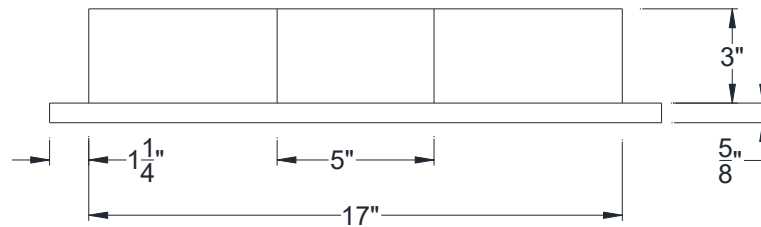

FRONT VIEW

BOTTOM VIEW

Category: Tile Vent • Texture: Clay • Product: HDF - High Density Foam

Color: Terra Cotta • Air Flow Calculation: 37.70 Sq"