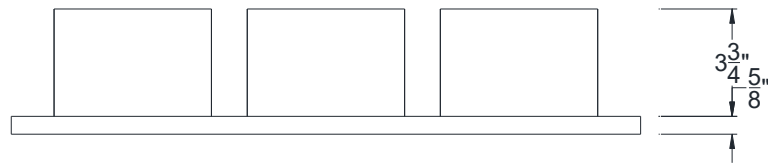

FRONT VIEW

BOTTOM VIEW

Category: Tile Vent • Texture: Clay • Product: HDF - High Density Foam

Air Flow Calc: N/A

Volterra Architectural Products LLC -1902 North 22nd Avenue - Phoenix, AZ 85009

[www.volterraproducts.com](http://www.volterraproducts.com)