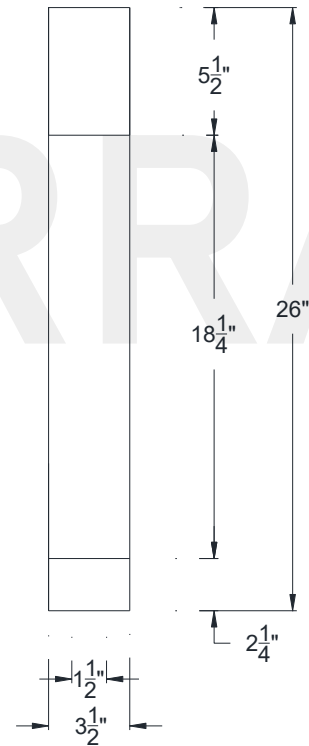

SIDE VIEW

FRONT VIEW

Category: Bracket • Texture: Rough Sawn • Product: HDF - High Density Foam

Volterra Architectural Products LLC -1902 North 22nd Avenue - Phoenix, AZ 85009

www.volterraproducts.com