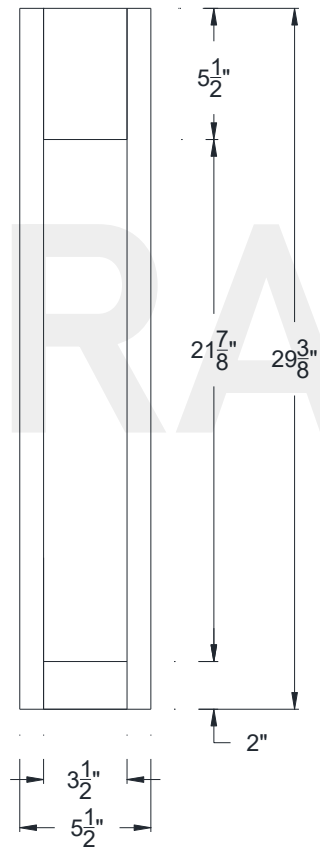

SIDE VIEW

FRONT VIEW

Category: Bracket • Texture: Rough Sawn • Product: HDF - High Density Foam

Volterra Architectural Products LLC -1902 North 22nd Avenue - Phoenix, AZ 85009

[www.volterraproducts.com](http://www.volterraproducts.com)