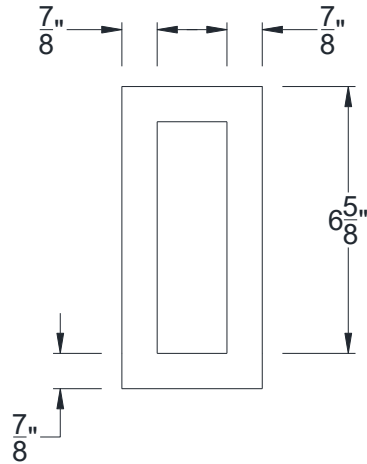

SIDE VIEW

BACK VIEW

FRONT VIEW

Category: Corbel • Texture: Rough Sawn • Product: HDF - High Density Foam • Note: Closed Top

Volterra Architectural Products LLC—1902 North 22nd Avenue - Phoenix, AZ 85009

www.volterraproducts.com