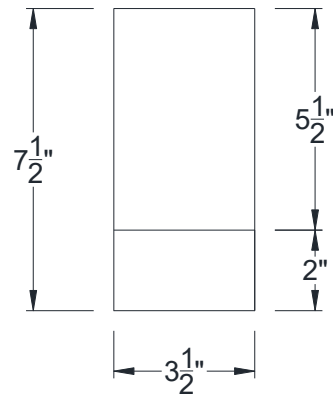

SIDE VIEW

BACK VIEW

FRONT VIEW

Category: Corbel • Texture: Rough Sawn • Product: HDF - High Density Foam • Note: Closed Top

Volterra Architectural Products LLC—1902 North 22nd Avenue - Phoenix, AZ 85009

www.volterraproducts.com