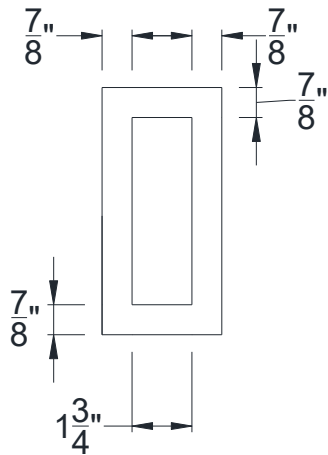

SIDE VIEW

BACK VIEW

FRONT VIEW

Category: Corbel • Texture: Rough Sawn • Product: HDF - High Density Foam • Note: Closed Top

Volterra Architectural Products LLC—1902 North 22nd Avenue - Phoenix, AZ 85009

www.volterraproducts.com