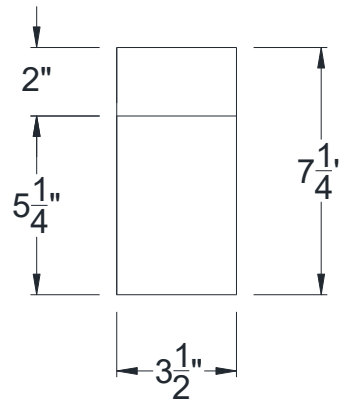

SIDE VIEW

BACK VIEW

FRONT VIEW

Category: Corbel • Texture: Rough Sawn • Product: HDF - High Density Foam • Note: Closed Top

Volterra Architectural Products LLC—1902 North 22nd Avenue - Phoenix, AZ 85009

www.volterraproducts.com