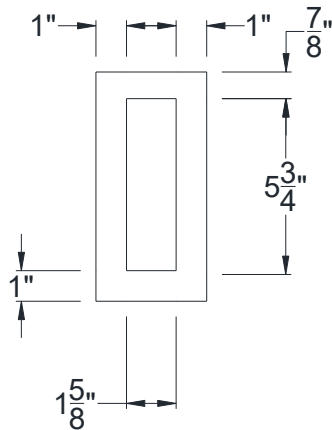

SIDE VIEW

BACK VIEW

FRONT VIEW

Category: Corbel • Texture: Rough Sawn • Product: HDF - High Density Foam • Note: Closed Top

Volterra Architectural Products LLC—1902 North 22nd Avenue - Phoenix, AZ 85009

www.volterraproducts.com