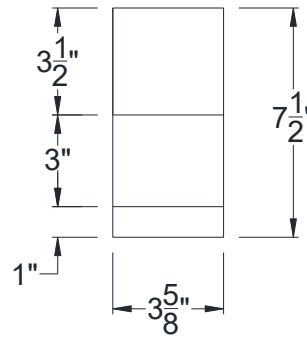

SIDE VIEW

BACK VIEW

FRONT VIEW

Category: Corbel • Texture: Rough Sawn • Product: HDF - High Density Foam • Note: Closed Top

Volterra Architectural Products LLC—1902 North 22nd Avenue - Phoenix, AZ 85009

www.volterraproducts.com