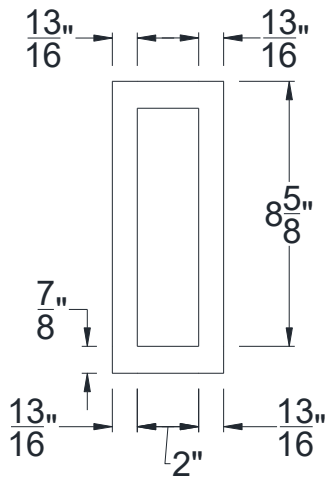

SIDE VIEW

BACK VIEW

FRONT VIEW

Category: Corbel • Texture: Rough Sawn • Product: HDF - High Density Foam • Note: Closed Top

Volterra Architectural Products LLC—1902 North 22nd Avenue - Phoenix, AZ 85009

www.volterraproducts.com