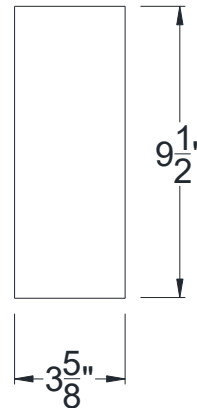

SIDE VIEW

BACK VIEW

FRONT VIEW

Category: Corbel • Texture: Rough Sawn • Product: HDF - High Density Foam • Note: Closed Top

Volterra Architectural Products LLC—1902 North 22nd Avenue - Phoenix, AZ 85009

www.volterraproducts.com