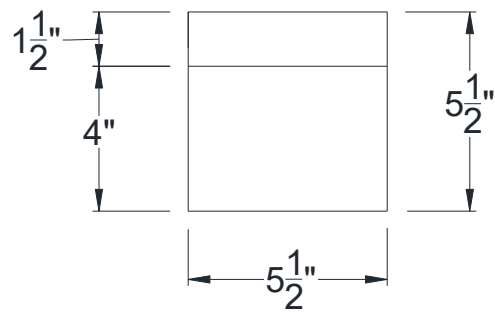

SIDE VIEW

BACK VIEW

FRONT VIEW

Category: Corbel • Texture: Rough Sawn • Product: HDF - High Density Foam • Note: Closed Top

Volterra Architectural Products LLC—1902 North 22nd Avenue - Phoenix, AZ 85009

www.volterraproducts.com