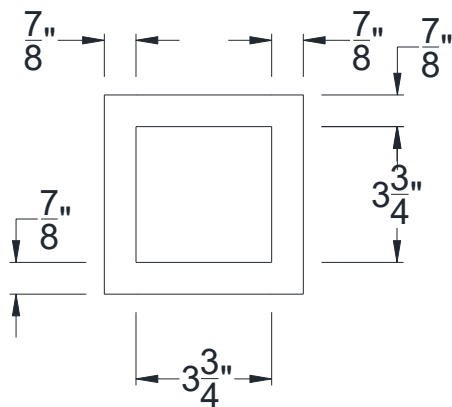

SIDE VIEW

BACK VIEW

FRONT VIEW

Category: Corbel • Texture: Rough Sawn • Product: HDF - High Density Foam • Note: Closed Top

Volterra Architectural Products LLC—1902 North 22nd Avenue - Phoenix, AZ 85009

www.volterraproducts.com