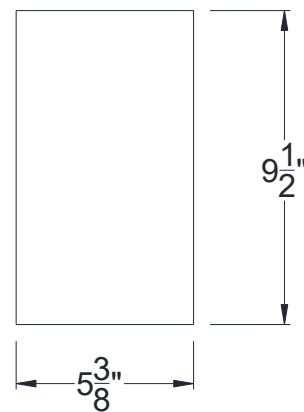

SIDE VIEW

BACK VIEW

FRONT VIEW

Category: Corbel • Texture: Rough Sawn • Product: HDF - High Density Foam • Note: Closed Top

Volterra Architectural Products LLC—1902 North 22nd Avenue - Phoenix, AZ 85009

www.volterraproducts.com