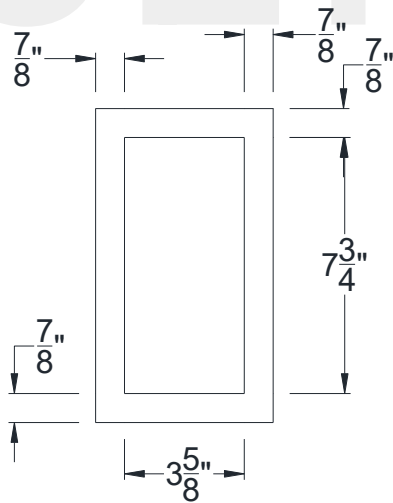

SIDE VIEW

BACK VIEW

FRONT VIEW

Category: Corbel • Texture: Rough Sawn • Product: HDF - High Density Foam • Note: Closed Top

Volterra Architectural Products LLC—1902 North 22nd Avenue - Phoenix, AZ 85009

www.volterraproducts.com