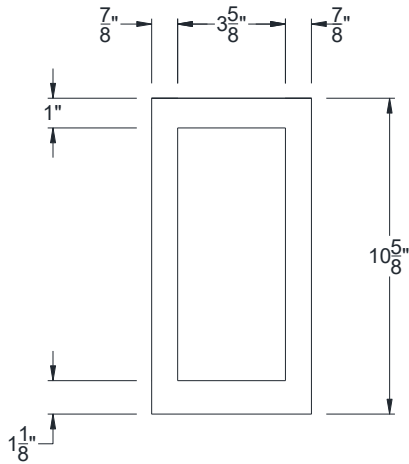

1" | 4"  
**SIDE VIEW**

VOLTERRA

**BACK VIEW**

**FRONT VIEW**

Category: Corbel • Texture: Rough Sawn • Product: HDF - High Density Foam • Note: Closed Top

Volterra Architectural Products LLC—1902 North 22nd Avenue - Phoenix, AZ 85009