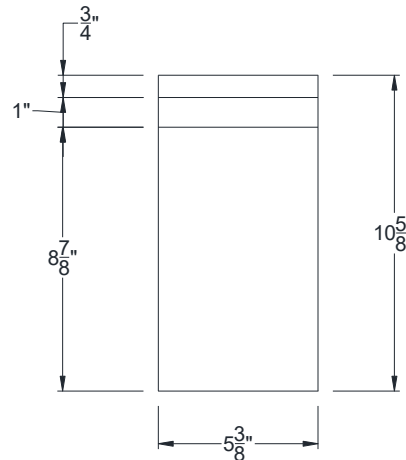

1" | 4"  
**SIDE VIEW**

VOLTERRA

**BACK VIEW**

**FRONT VIEW**

Category: Corbel • Texture: Rough Sawn • Product: HDF - High Density Foam • Note: Closed Top

Volterra Architectural Products LLC—1902 North 22nd Avenue - Phoenix, AZ 85009