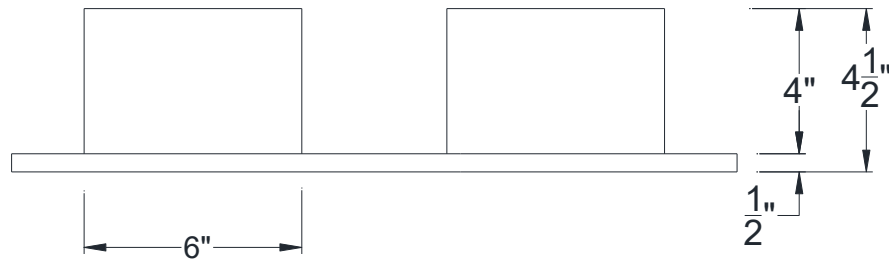

FRONT VIEW

BOTTOM VIEW

Category: Tile Vent • Texture: Clay • Product: HDF - High Density Foam

Color: Terra Cotta • Air Flow Calc: N/A

Volterra Architectural Products LLC -1902 North 22nd Avenue - Phoenix , AZ 85009