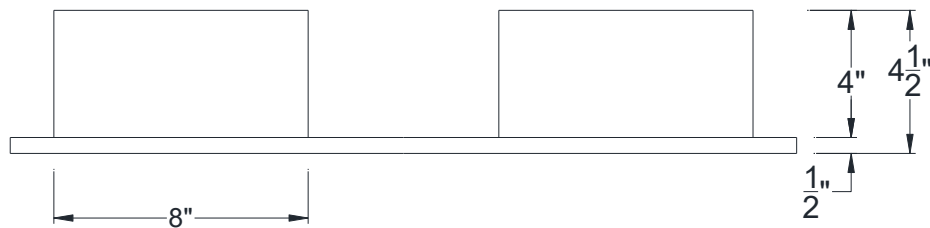

FRONT VIEW

BOTTOM VIEW

Category: Tile Vent • Texture: Clay • Product: HDF—High Density Foam

Color: Terra Cotta • Air Flow Calculation: 78.13sq"

Volterra Architectural Products LLC—1902 North 22nd Avenue -Phoenix , AZ 85009