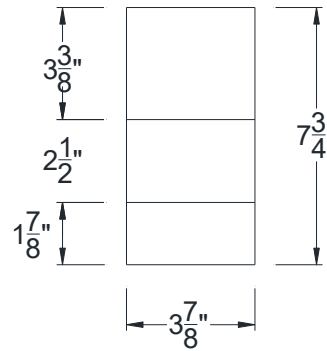

SIDE VIEW

BACK VIEW

FRONT VIEW

Category: Corbel • Texture: Rough Sawn • Product: HDF - High Density Foam • Note: Open Top