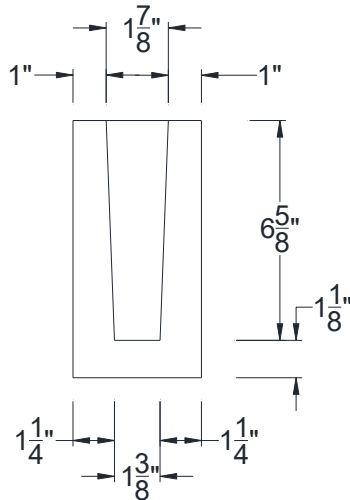

SIDE VIEW

BACK VIEW

FRONT VIEW

Category: Corbel • Texture: Rough Sawn • Product: HDF - High Density Foam • Note: Open Top