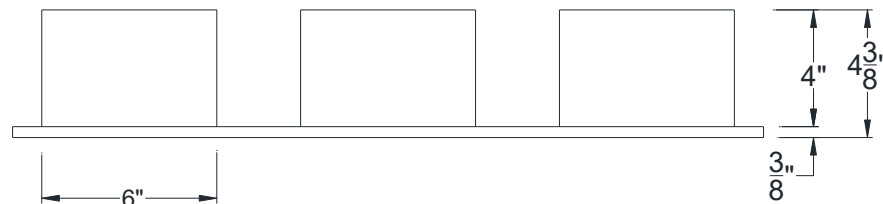

FRONT VIEW

BOTTOM VIEW

Category: Tile Vent • Texture: Clay • Product: HDF—High Density Foam

Color: Terra Cotta • Air Flow Calc: N/A

Volterra Architectural Products LLC -1902 North 22nd Avenue - Phoenix, AZ 85009