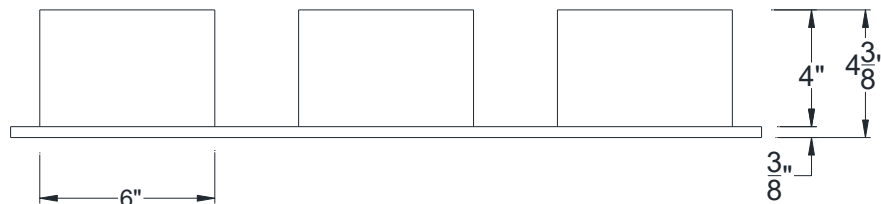

FRONT VIEW

BOTTOM VIEW

Category: Tile Vent • Texture: Clay • Product: HDF—High Density Foam

Color: Terra Cotta • Air Flow Calc: 67.7 Sq"

Volterra Architectural Products LLC -1902 North 22nd Avenue - Phoenix, AZ 85009