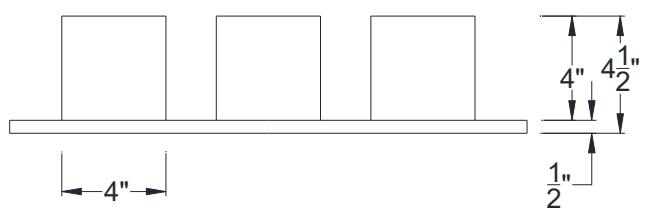

FRONT VIEW

BOTTOM VIEW

Category: Tile Vent • Texture: Clay • Product: HDF—High Density Foam
Color: Terra Cotta • Air Flow Calc: N/A