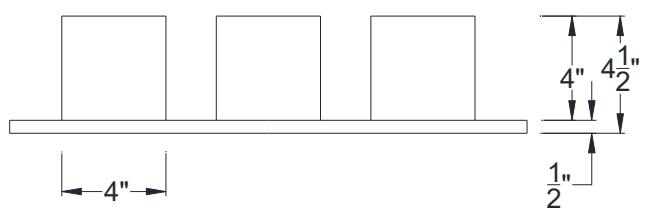

FRONT VIEW

BOTTOM VIEW

Category: Tile Vent • Texture: Clay • Product: HDF—High Density Foam
Color: Terra Cotta • Air Flow Calc: 30.25 Sq"