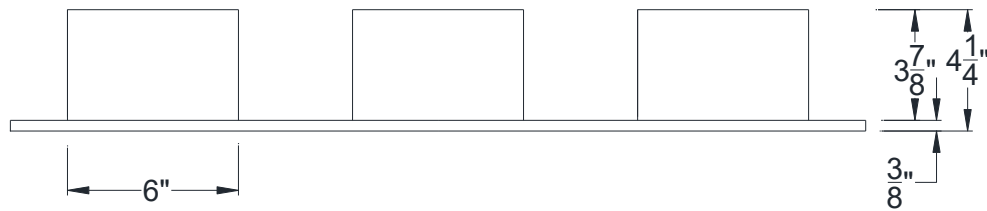

FRONT VIEW

BOTTOM VIEW

Category: Tile Vent • Texture: Clay • Product: HDF - High Density Foam

Air Flow Calc: N/A