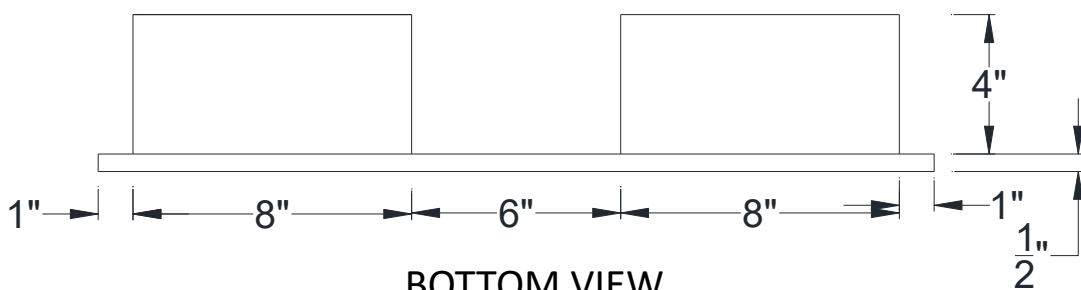

FRONT VIEW

BOTTOM VIEW

Category: Tile Vent • Texture: Clay/Sand Finish • Product: HDF - High Density Foam

Color: Terra Cotta • Air Flow Calc: 56.55 Sq"

Volterra Architectural Products LLC - 1902 North 22nd Avenue - Phoenix, AZ 85009