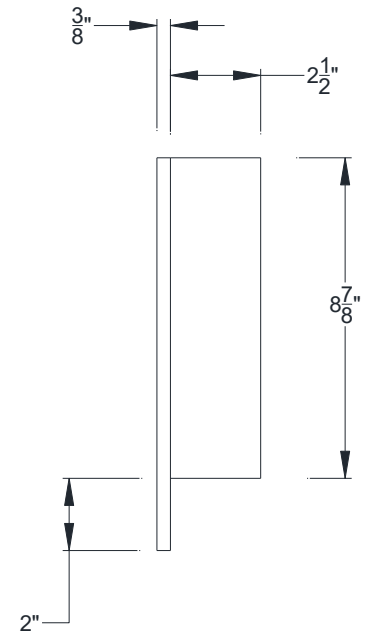

FRONT VIEW

SIDE VIEW

Category: Beam Accessories • Texture: Black Iron • Product: Volterra Flex

Volterra Architectural Products LLC - 1902 North 22nd Avenue - Phoenix , AZ 85009  
[www.volterraproducts.com](http://www.volterraproducts.com)