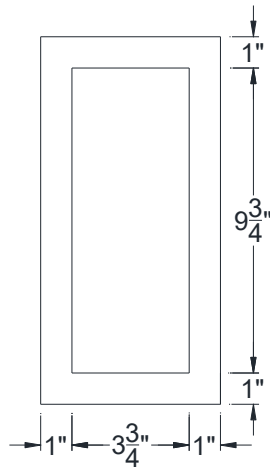

SIDE VIEW

FRONT VIEW

BACK VIEW

Category: Corbel • Texture: Doug Fir • Product: HDF - High Density Foam • Note: Textured Top

Volterra Architectural Products LLC-1902 North 22nd Avenue, Phoenix, AZ 85009