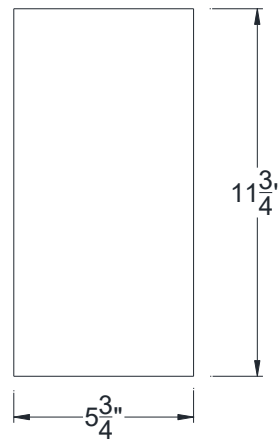

SIDE VIEW

FRONT VIEW

BACK VIEW

Category: Corbel • Texture: Doug Fir • Product: HDF - High Density Foam • Note: Textured Top

Volterra Architectural Products LLC-1902 North 22nd Avenue, Phoenix, AZ 85009