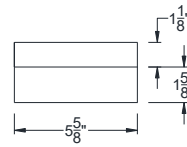

SIDE VIEW

BACK VIEW

FRONT VIEW

Category: Corbel • Texture: Rough Sawn • Product: HDF - High Density Foam • Note: Closed Top

Volterra Architectural Products LLC - 1902 North 22nd Avenue - Phoenix , AZ 85009