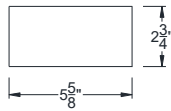

SIDE VIEW

BACK VIEW

FRONT VIEW

Category: Corbel • Texture: Rough Sawn • Product: HDF - High Density Foam • Note: Closed Top

Volterra Architectural Products LLC - 1902 North 22nd Avenue - Phoenix , AZ 85009