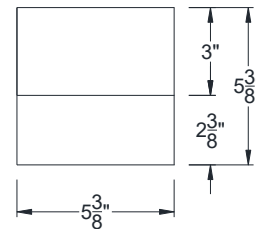

SIDE VIEW

BACK VIEW

FRONT VIEW

Category: Corbel • Texture: Rough Sawn • Product: HDF - High Density Foam • Note: Open Top

Volterra Architectural Products LLC - 1902 North 22nd Avenue - Phoenix , AZ 85009

www.volterraproducts.com