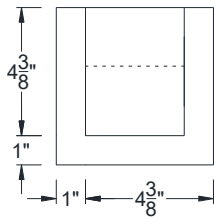

SIDE VIEW

BACK VIEW

FRONT VIEW

Category: Corbel • Texture: Rough Sawn • Product: HDF - High Density Foam • Note: Open Top

Volterra Architectural Products LLC - 1902 North 22nd Avenue - Phoenix , AZ 85009

www.volterraproducts.com