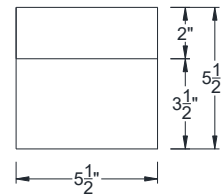

SIDE VIEW

BACK VIEW

FRONT VIEW

Category: Corbel • Texture: Rough Sawn • Product: HDF - High Density Foam • Note: Closed Top

Volterra Architectural Products LLC - 1902 North 22nd Avenue - Phoenix , AZ 85009