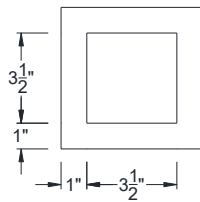

SIDE VIEW

BACK VIEW

FRONT VIEW

Category: Corbel • Texture: Rough Sawn • Product: HDF - High Density Foam • Note: Closed Top

Volterra Architectural Products LLC - 1902 North 22nd Avenue - Phoenix , AZ 85009