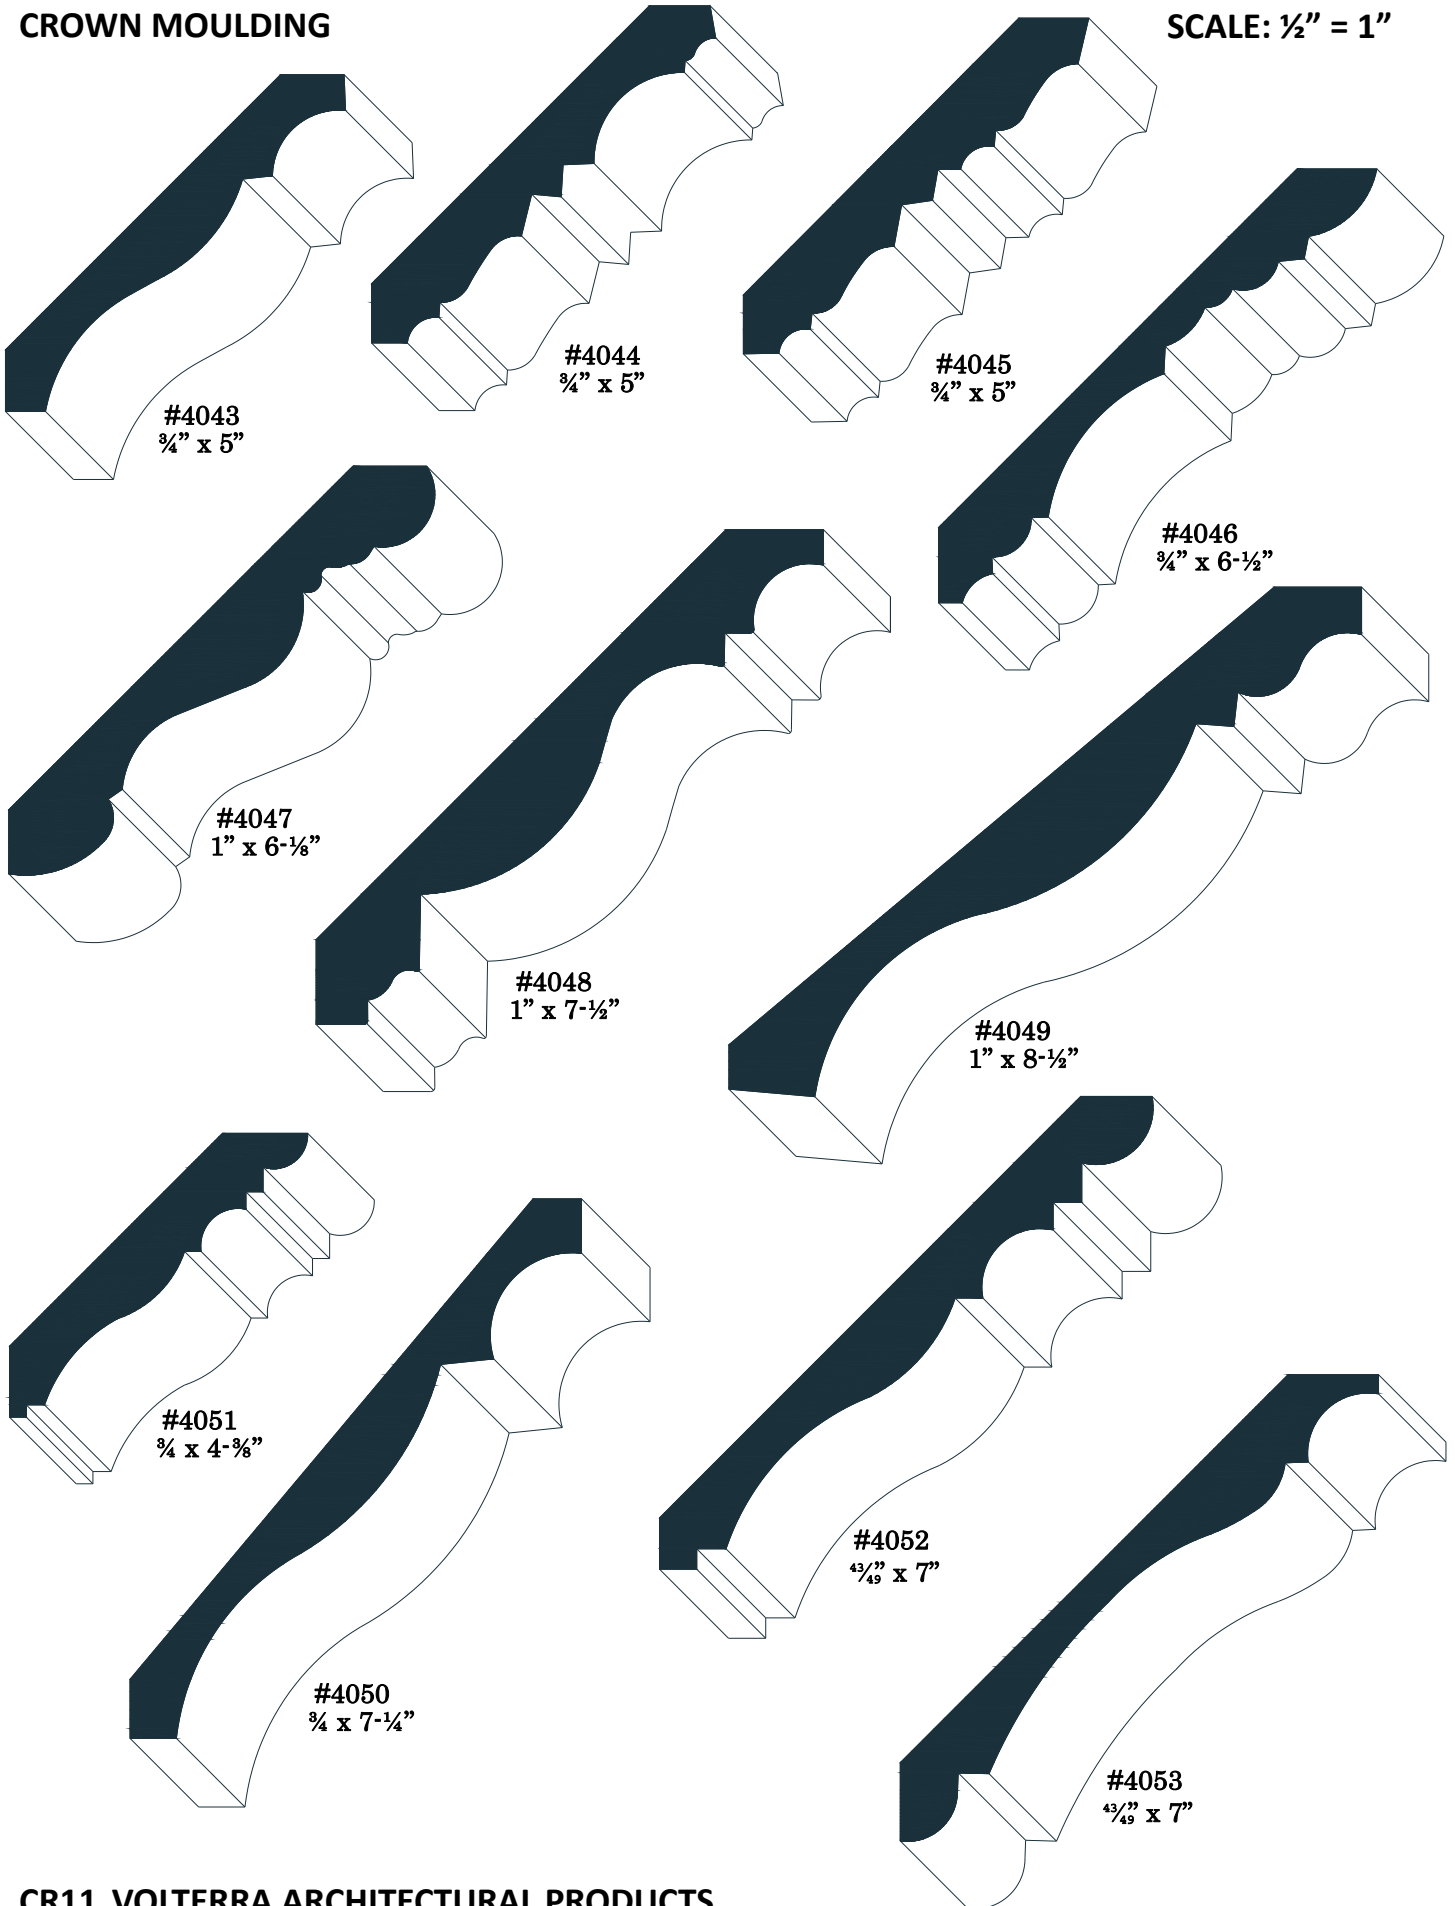

**#4029**  
43/49" x 4-3/8"

**CROWN MOULDING**

**SCALE: 1/2" = 1"**

**CROWN MOULDING**

**SCALE: 1/2" = 1"**

**CROWN MOULDING**

**SCALE: 1/2" = 1"**

**CROWN MOULDING**