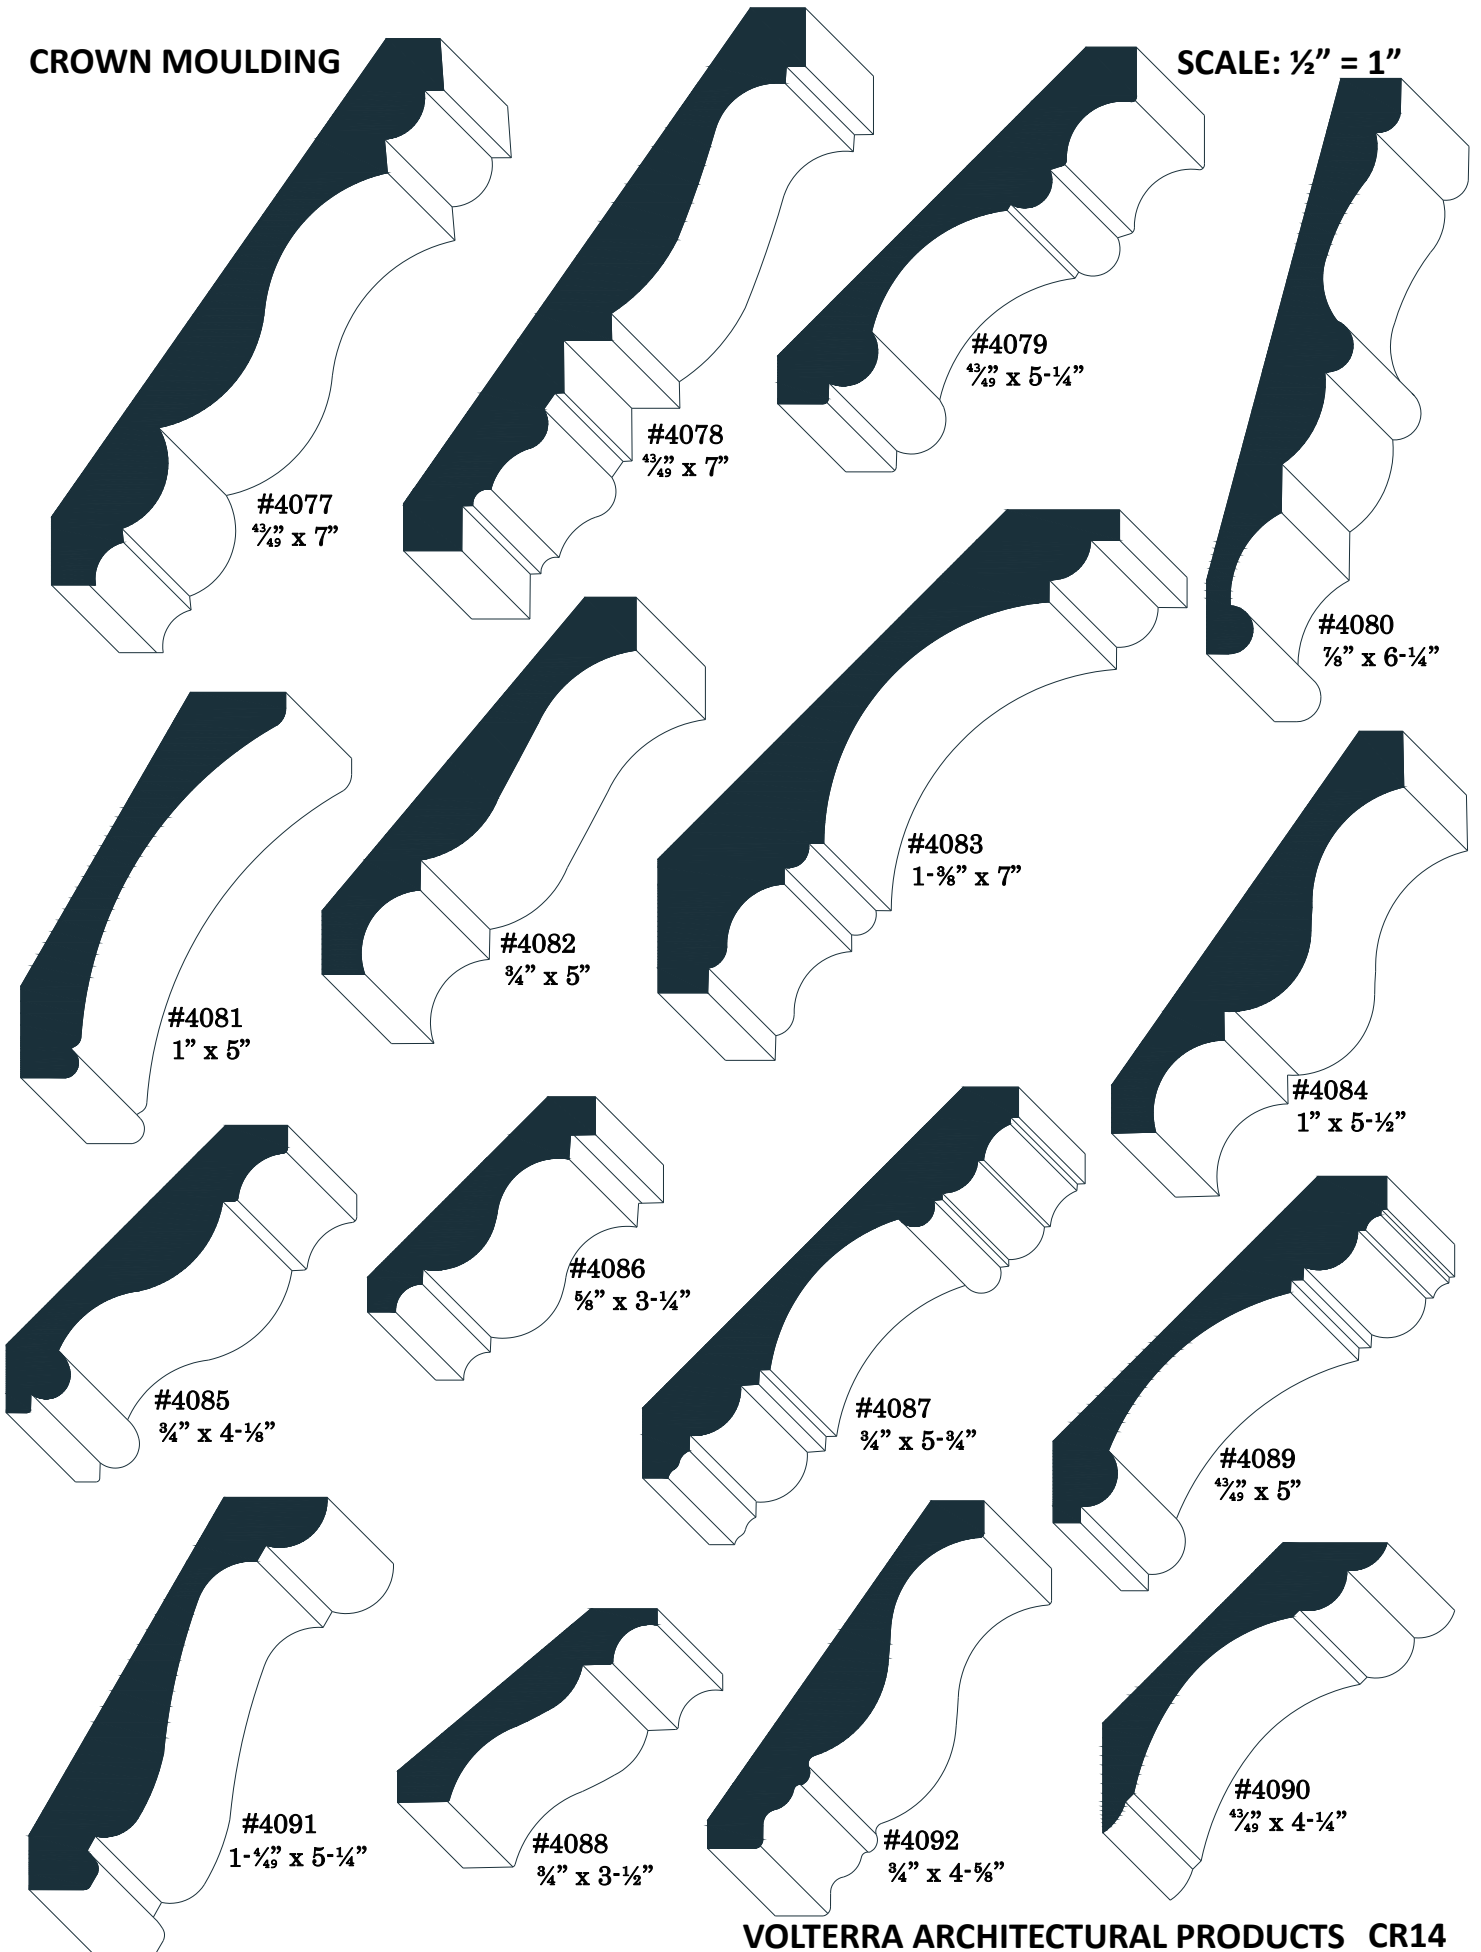

CROWN MOULDING

SCALE: 1/2" = 1"