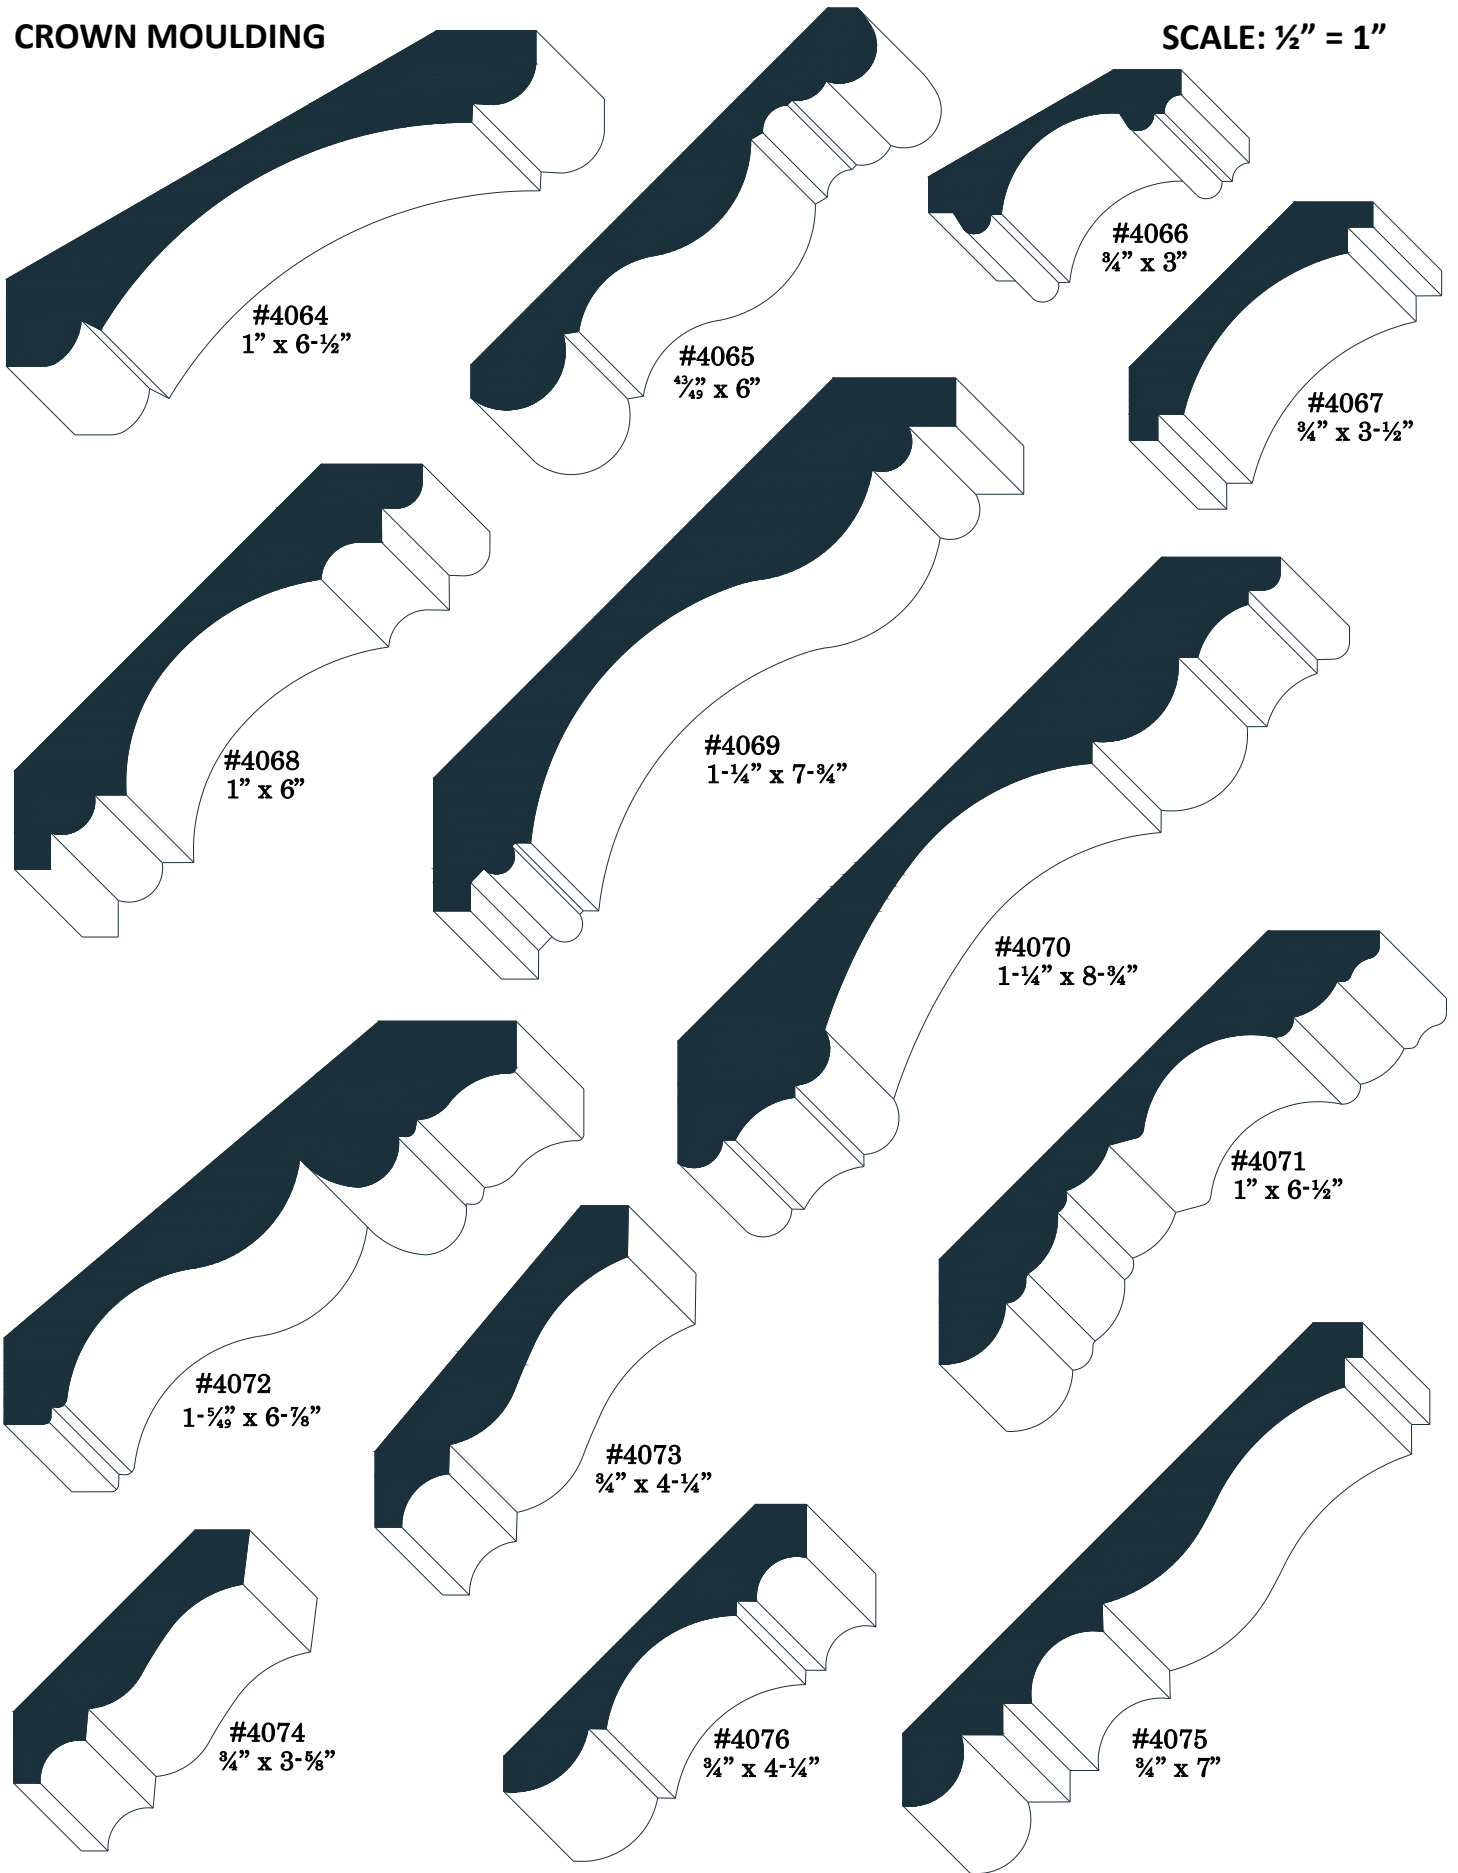

CROWN MOULDING

SCALE: 1/2" = 1"