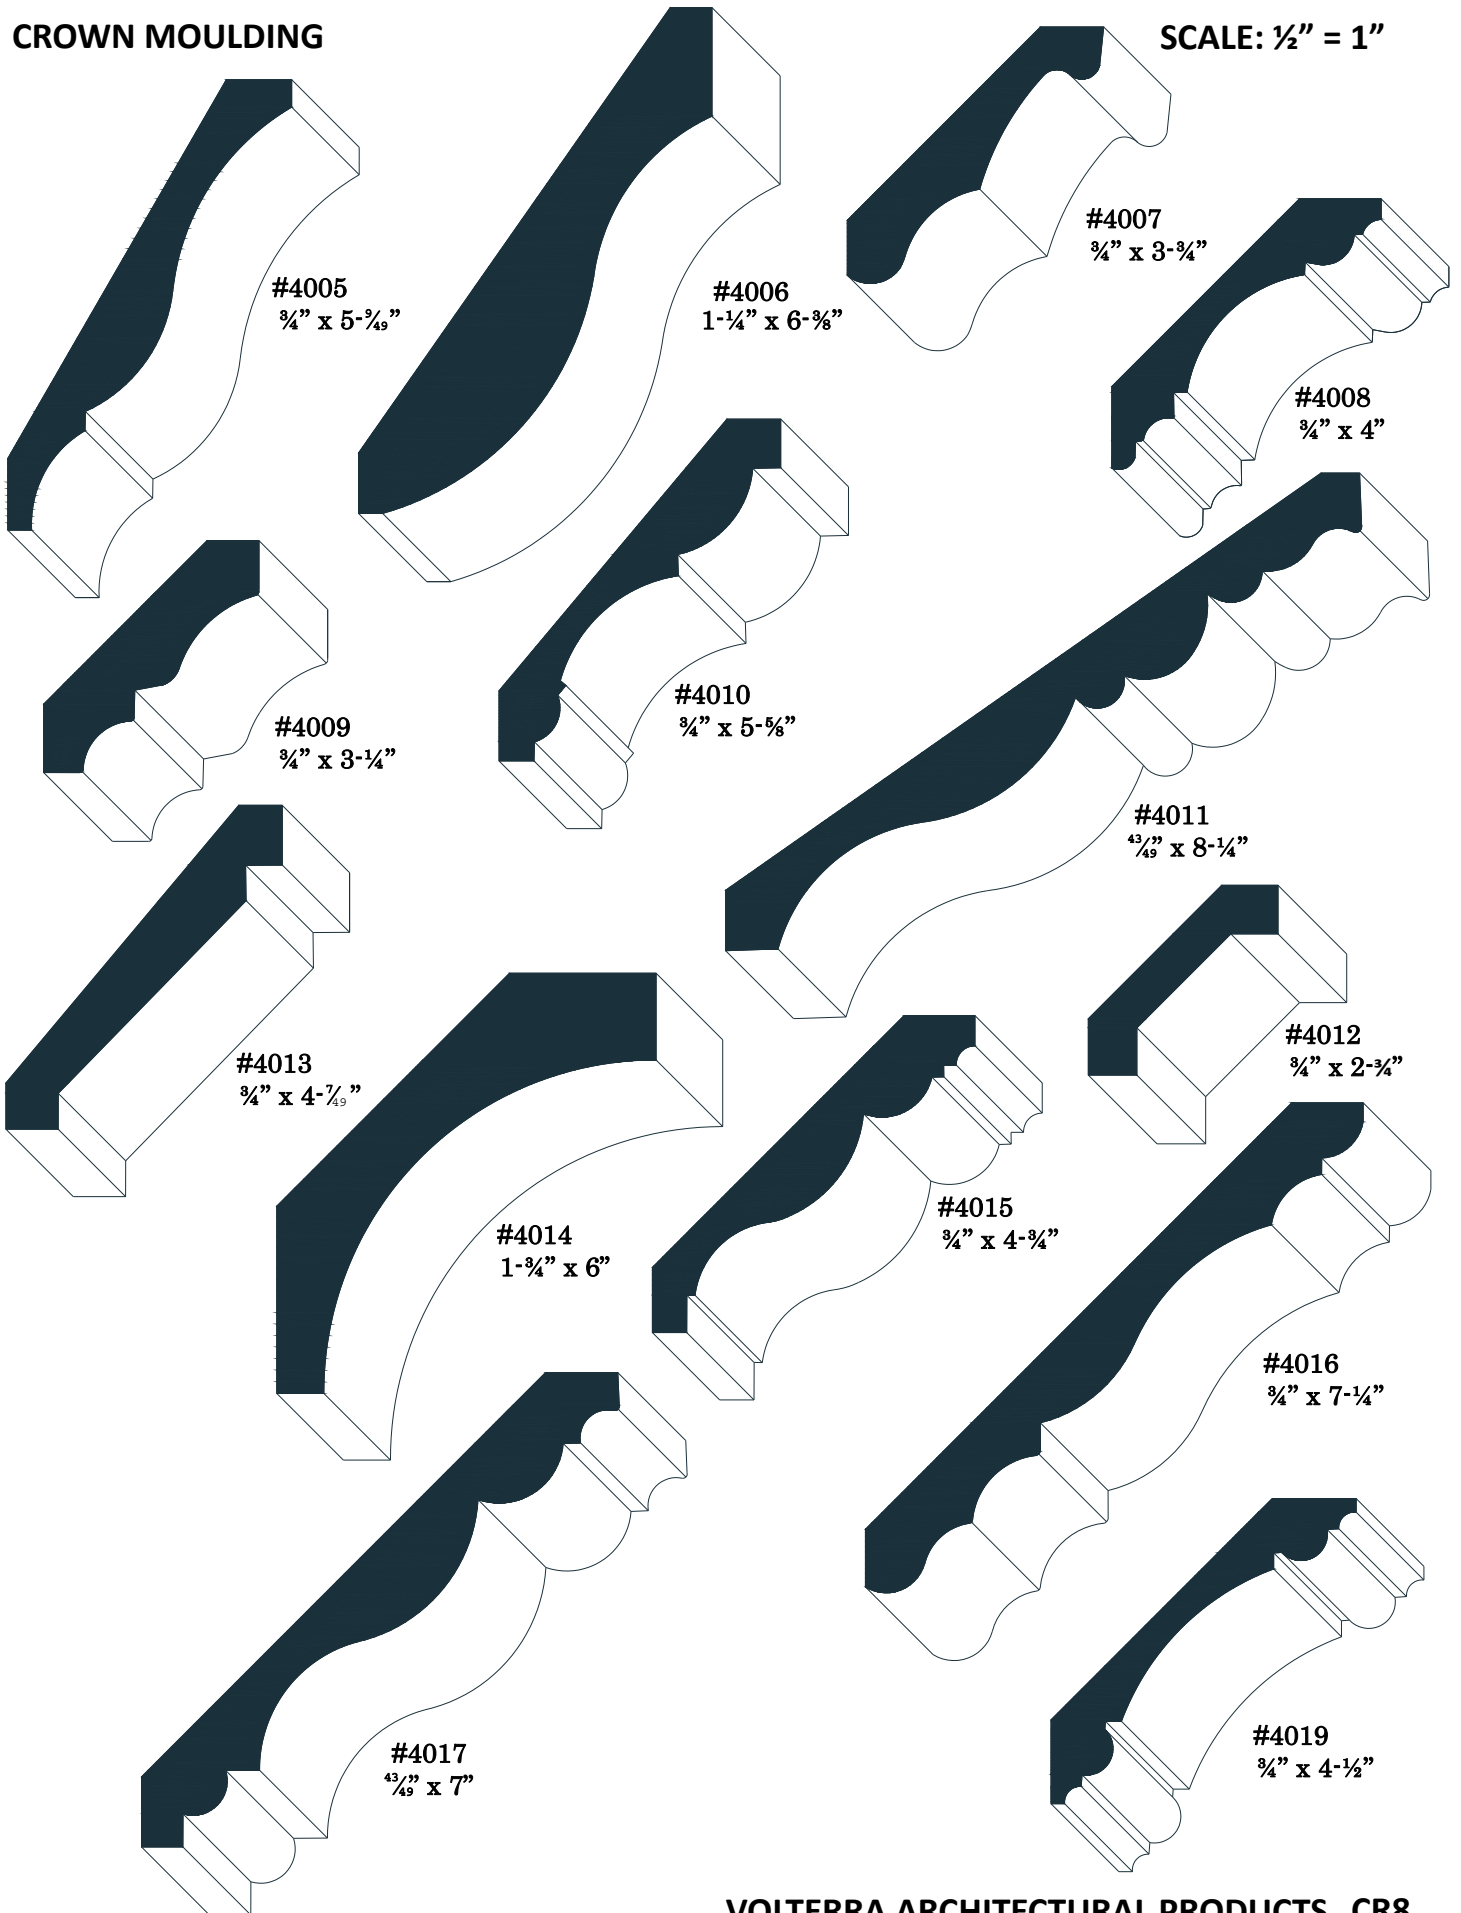

**CROWN MOULDING**

**SCALE: 1/2" = 1"**

**CROWN MOULDING**

**SCALE: 1/2" = 1"**

**CROWN MOULDING**

**SCALE: 1/2" = 1"**

**CROWN MOULDING**

**SCALE: 1/2" = 1"**

**CROWN MOULDING**

**SCALE: 1/2" = 1"**

**CROWN MOULDING**

**SCALE: 1/2" = 1"**

**CROWN MOULDING**

**SCALE: 1/2" = 1"**

**#4005**  
3/4" x 5-9/16"

**#4006**  
1-1/4" x 6-3/8"