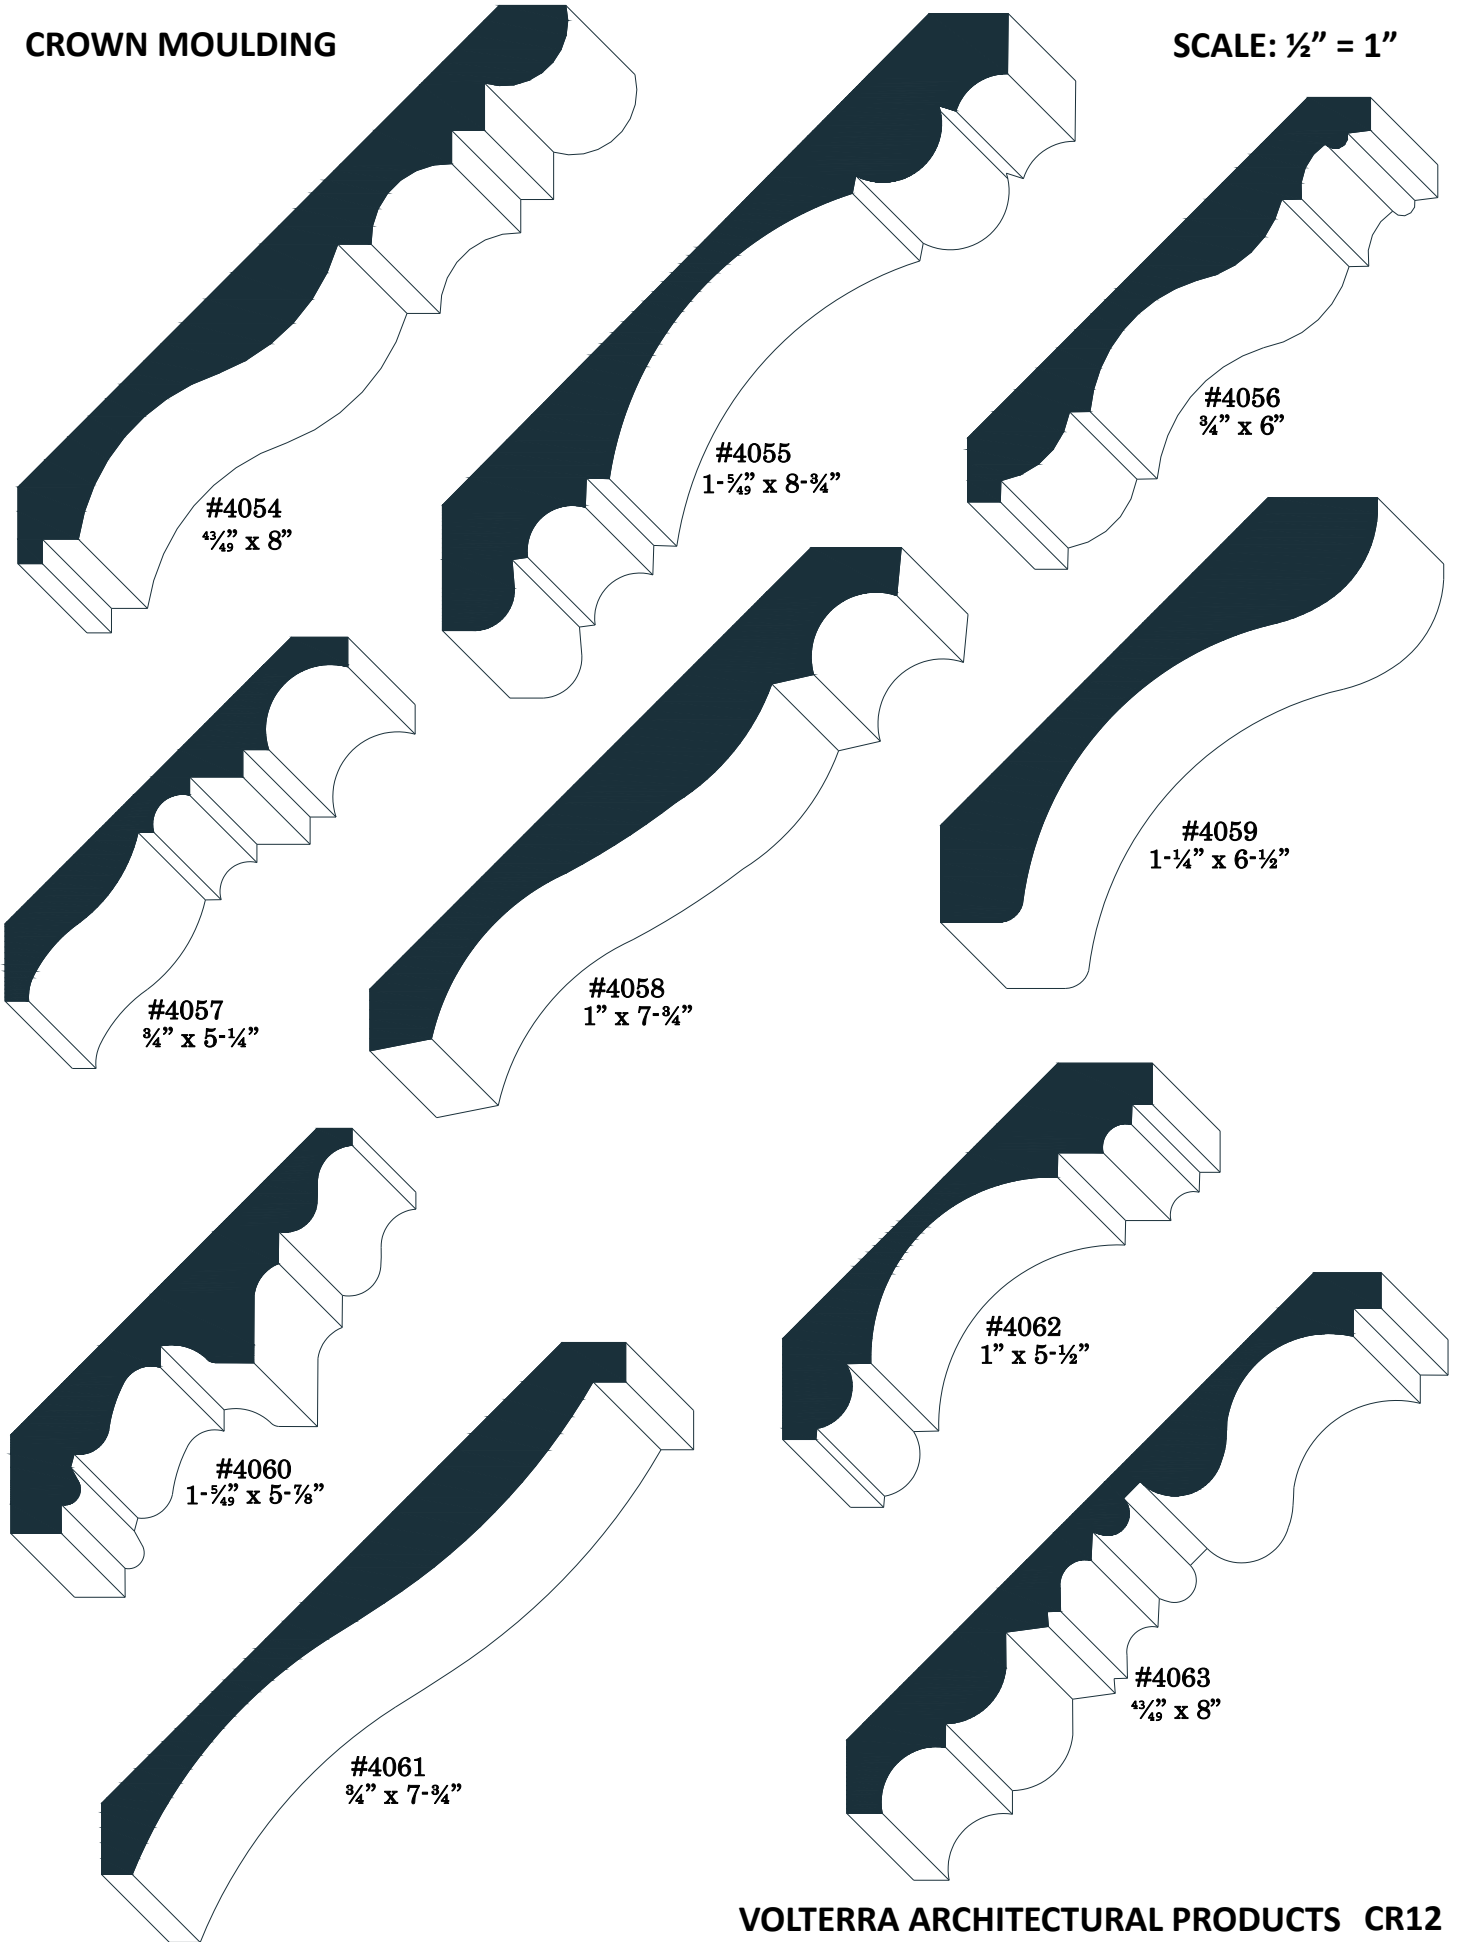

**#4029**  
43/49" x 4-3/8"

**CROWN MOULDING**

**SCALE: 1/2" = 1"**

**CROWN MOULDING**

**SCALE: 1/2" = 1"**

**CROWN MOULDING**

**SCALE: 1/2" = 1"**

**CROWN MOULDING**

**SCALE: 1/2" = 1"**

**CROWN MOULDING**

**SCALE: 1/2" = 1"**

**CROWN MOULDING**

**SCALE: 1/2" = 1"**

**#4093**  
3/4" x 5-3/4"

**#4094**  
3/4" x 3-45/64"

**#4095**  
3/4" x 4-5/8"